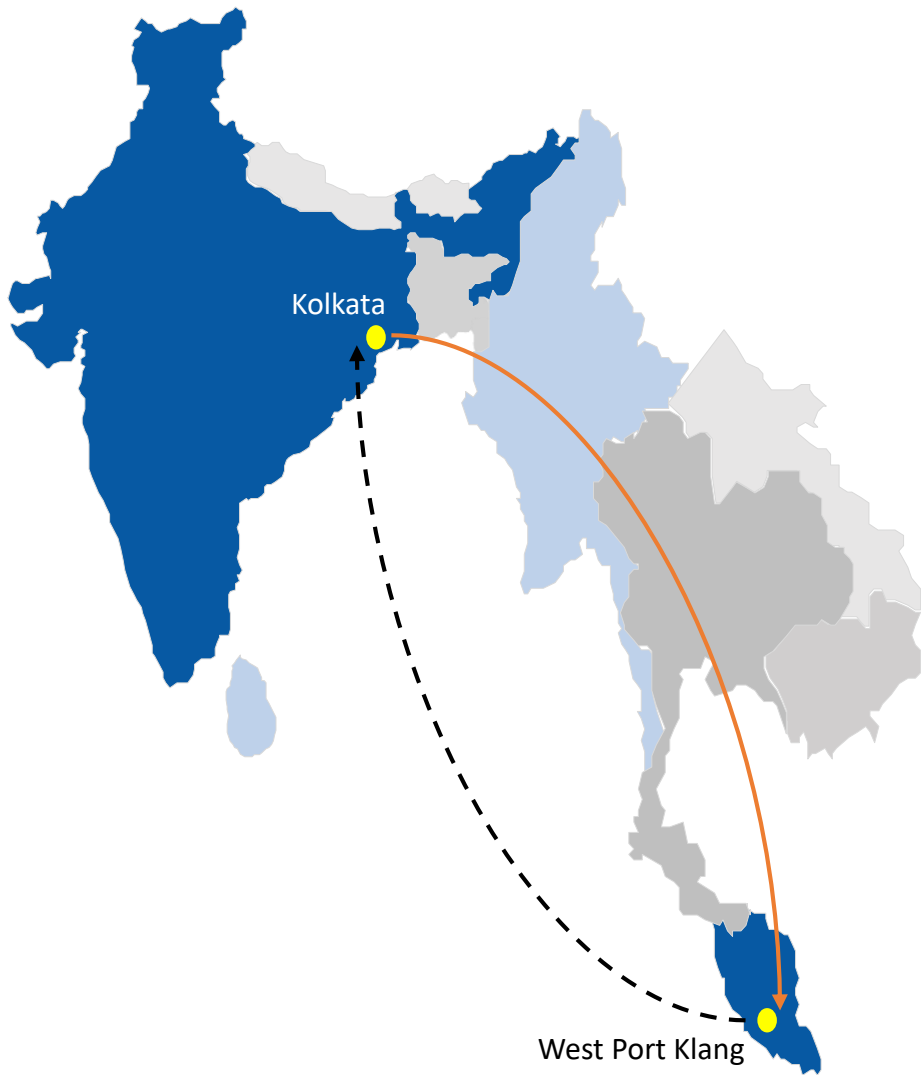

RCH : RCL MALAYSIA - KOLKATA SERVICE

Frequency : 1 Sailing per week

Rotation : Port Klang to Kolkata

POL	TERMINAL		CCU		PKG	
			SAT	TUE	SAT	TUE
MYPKG	West Port Malaysia	TUE	4	-	-	-
INCCU	Kolkata Port	FRI	-	-	4	-