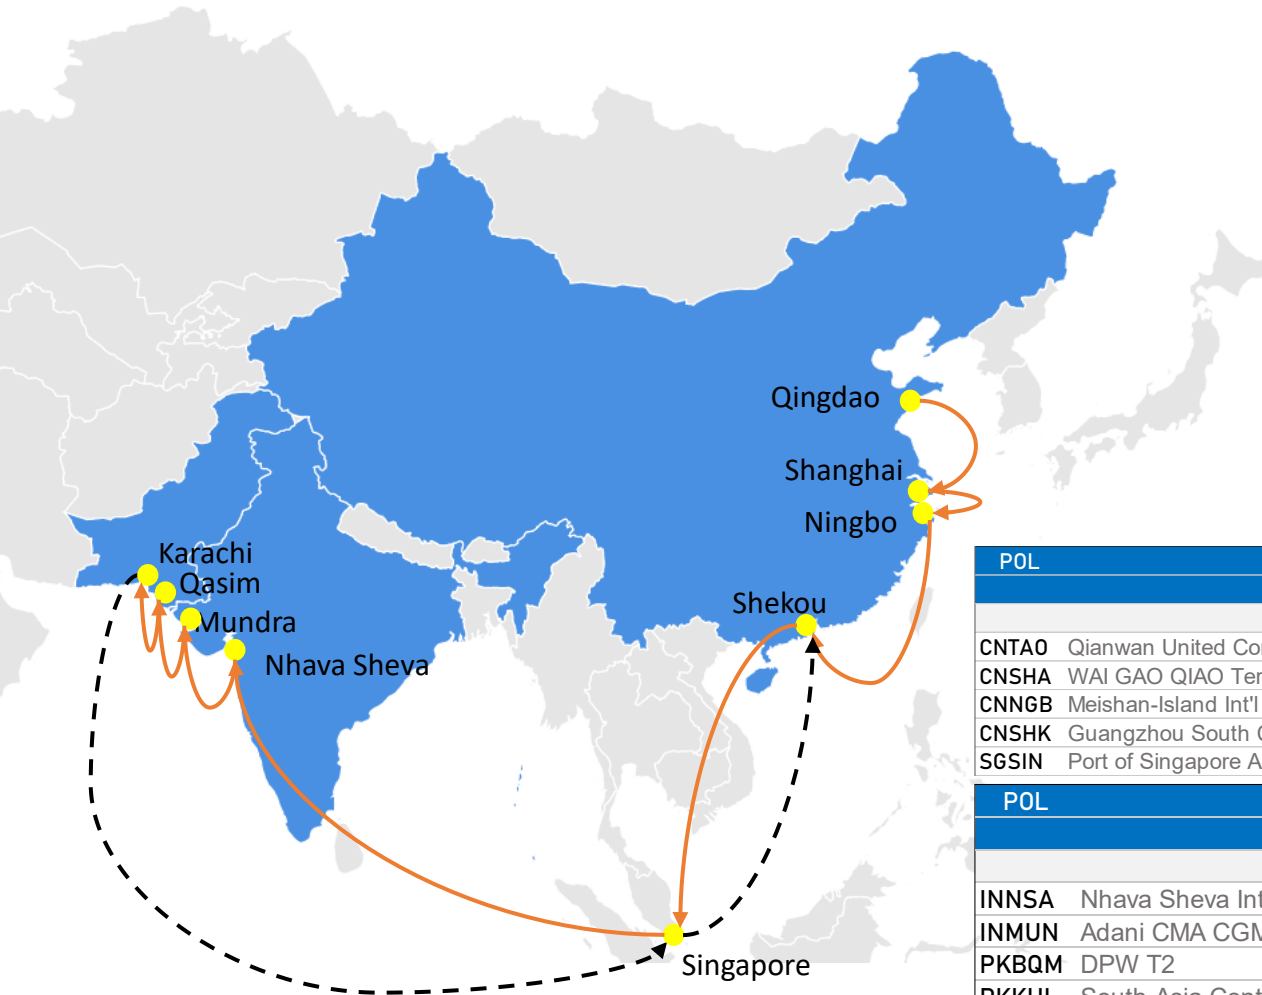

RNI5 : RCL NORTH CHINA STRAITS – INDIA SERVICE

Rotation : CNTAO-CNSHA-CNNGB-CNSHK-SGSIN-INNSA-INMUN-PKBQM-PKKHI-SGSIN-CNSHK

POL	Terminal	DAY	POD							
			CNSHA	CNNGB	CNSHK	SGSIN	INNSA	INMUN	PKBQM	PKKHI
CNTAO	Qianwan United Container Terminal Limited	SAT	2	4	7	12	20	23	25	27
CNSHA	WAI GAO QIAO Terminal Phase 2	TUE		2	6	11	19	21	23	25
CNNGB	Meishan-Island Int'l Container Terminal (MSICT)	FRI			3	8	16	19	21	23
CNSHK	Guangzhou South China Ocean Gate	TUE				5	13	15	17	19
SGSIN	Port of Singapore Authority (PSA) Terminal	SUN					8	10	12	14

POL	Terminal	DAY	POD					
			INMUN	PKBQM	PKKHI	SGSIN	CNSHK	CNTAO
INNSA	Nhava Sheva Int'l Container Terminal	TUE	2	5	7	15	20	24
INMUN	Adani CMA CGM CT4	THU		3	5	13	18	22
PKBQM	DPW T2	SUN			2	10	15	19
PKKHI	South Asia Container Terminal	MON				8	13	17
SGSIN	Port of Singapore Authority (PSA)	WED					5	9
CNSHK	Shekou Container Terminal Ltd	MON						4