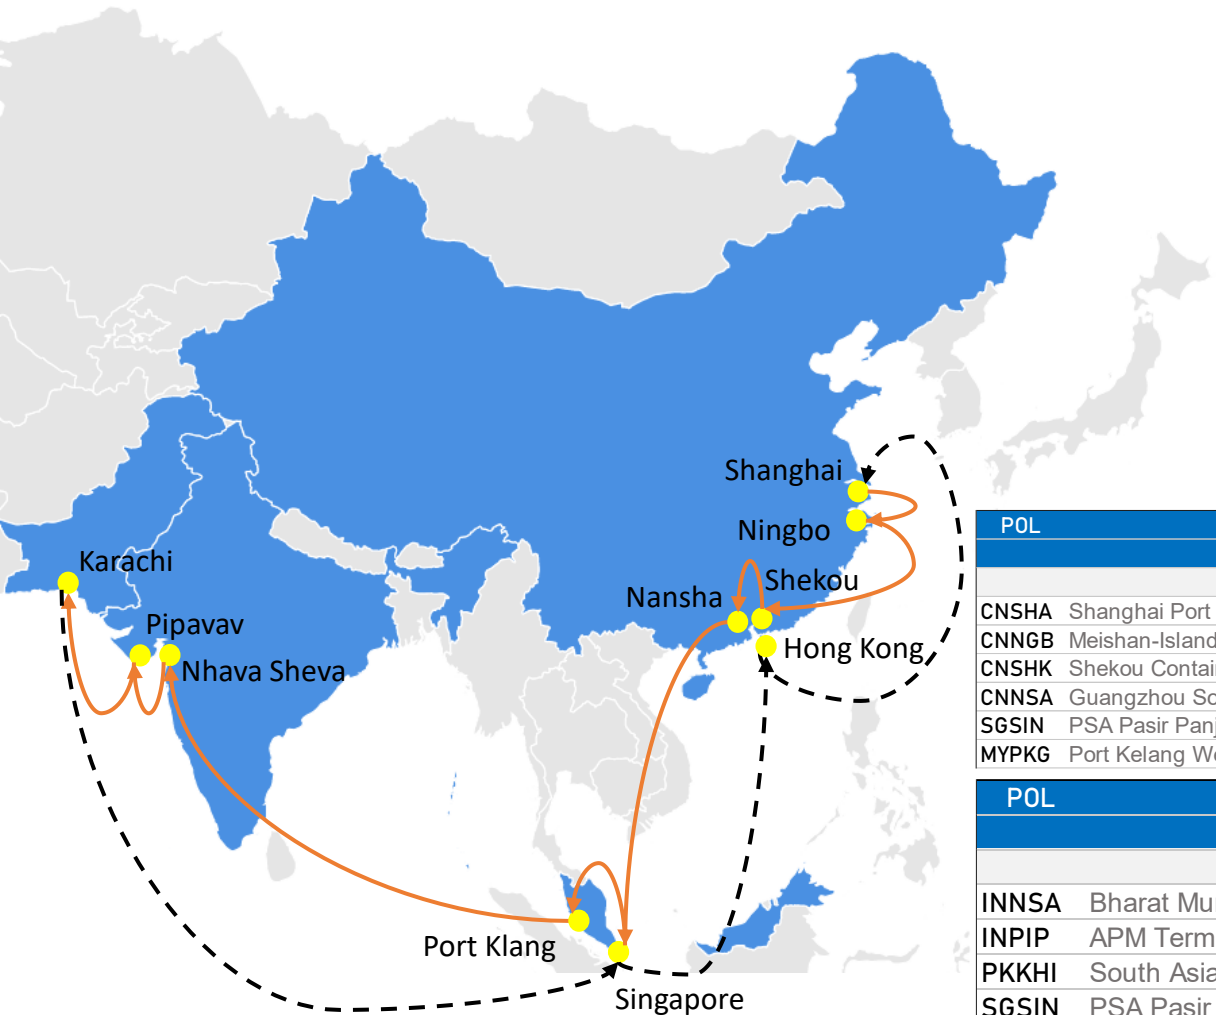

RSI11 : RCL SOUTH CHINA STRAITS – INDIA SERVICE

Rotation : CNSHA-CNNGB-CNSHK-CNNSA-SGSIN-MYPKG-INNSA-PIPAV-PKKHI-SGSIN-HKHKG

POL	Terminal	DAY	POD							
			CNNGB	CNSHK	CNNSA	SGSIN	MYPKG	INNSA	PIPAV	PKKHI
			FRI	MON	TUE	SUN	MON	SUN	THU	WED
CNSHA	Shanghai Port Cntr Waigaoqiao Terminal Phase II	THU	1	4	5	10	11	17	20	22
CNNGB	Meishan-Island Int'l Container Terminal (MSICT)	SAT		2	3	8	9	15	18	20
CNSHK	Shekou Container Terminal (SCT)	TUE			1	5	6	12	15	17
CNNSA	Guangzhou South Chia Oceangate Container Terminal	WED				4	5	11	14	16
SGSIN	PSA Pasir Panjang Terminal (PPT)	SUN					1	7	10	12
MYPKG	Port Kelang Westport Terminal	TUE						5	8	10

POL	Terminal	DAY	POD				
			PIPAV	PKKHI	SGSIN	HKHKG	CNSHA
			WED	FRI	THU	SAT	WED
INNSA	Bharat Mumbai Container Terminal (BMCT)	TUE	1	3	13	18	22
INPIP	APM Terminal	WED		2	12	17	21
PKKHI	South Asia Pakistan Terminal (SAPT)	SAT			10	15	19
SGSIN	PSA Pasir Panjang Terminal (PPT)	THU				5	9
HKHKG	COSCO-HIT Terminal (HKG01)	SUN					3