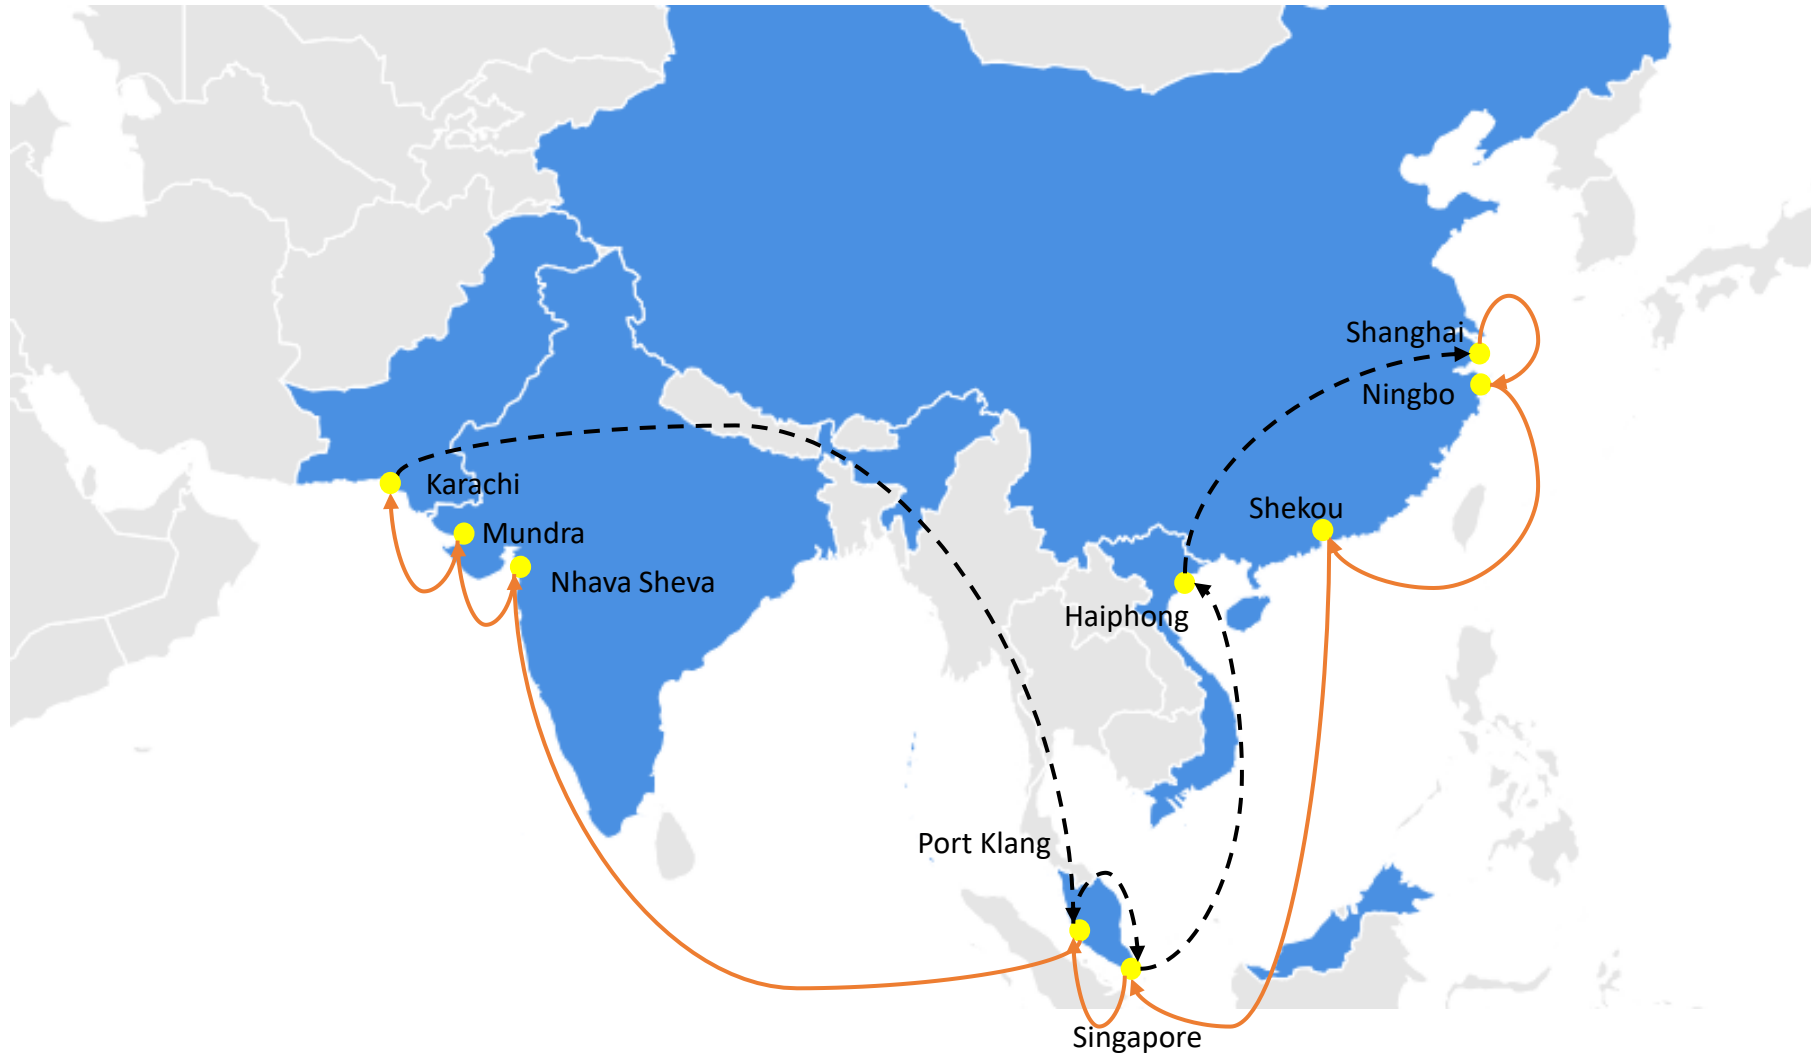

RWA2 : RCL CHINA WEST ASIA

Rotation : CNSHA-CNNGB-CNSHK-SGSIN-MYWSP-INNSA-INMUN-PKKHI-MYWSP-SGSIN-VNHPH-CNSHA

RWA2 : RCL CHINA WEST ASIA

POL		Terminal	POD						
			CNNGB	CNSHK	SGSIN	MYPKG	INNSA	INMUN	PKKHI
		DAY	Wed	Sat	Thu	Fri	Sun	Tue	Wed
CNSHA	ZHENDONG CONTAINER TERMINAL - WAI GAO QIAO 2 (CNZCT)	TUE	1	4	9	10	19	21	22
CNNGB	CHINA MERCHANTS INTERNATIONAL TERMINAL (CNMIT)	Thu		2	7	8	17	19	20
CNSHK	SHENZHEN MAWAN PORT SERVIC CO., LIMITED (CNSMT)	Sun			4	5	14	16	17
SGSIN	KEPPEL TERMINAL (SGKPT)	Fri				1	10	12	13
MYPKG	West Port PORT KLANG, WESTPORT, MALAYSIA (MYWSP)	Sat					8	10	11
			INMUN	PKKHI	MYPKG	SGSIN	VNHPH	CNSHA	CNNGB
		DAY	Tue	Wed	Thu	Sat	Wed	Mon	Wed
INNSA	BHARAT MUMBAI CONTAINER TERMINALS PRIVATE LIMITED (INBMC)	Mon	1	2	10	12	16	21	23
INMUN	ADANI INTERNATIONAL CONTAINER TERMINAL PVT LTD (INANI)	Tue		1	9	11	15	20	22
PKKHI	SOUTH ASIA PAKISTAN TERMINAL (SAPT) (PKSAP)	Thu			7	9	13	18	20
MYPKG	West Port PORT KLANG, WESTPORT, MALAYSIA (MYWSP)	Fri				1	5	10	12
SGSIN	KEPPEL TERMINAL (SGKPT)	Sun					3	8	10
VNHPH	HAIPHONG INTERNATIONAL CONTAINER TERMINAL (HICT) (VNHC)	Thu						4	6
CNSHA	ZHENDONG CONTAINER TERMINAL - WAI GAO QIAO 2 (CNZCT)	TUE							1