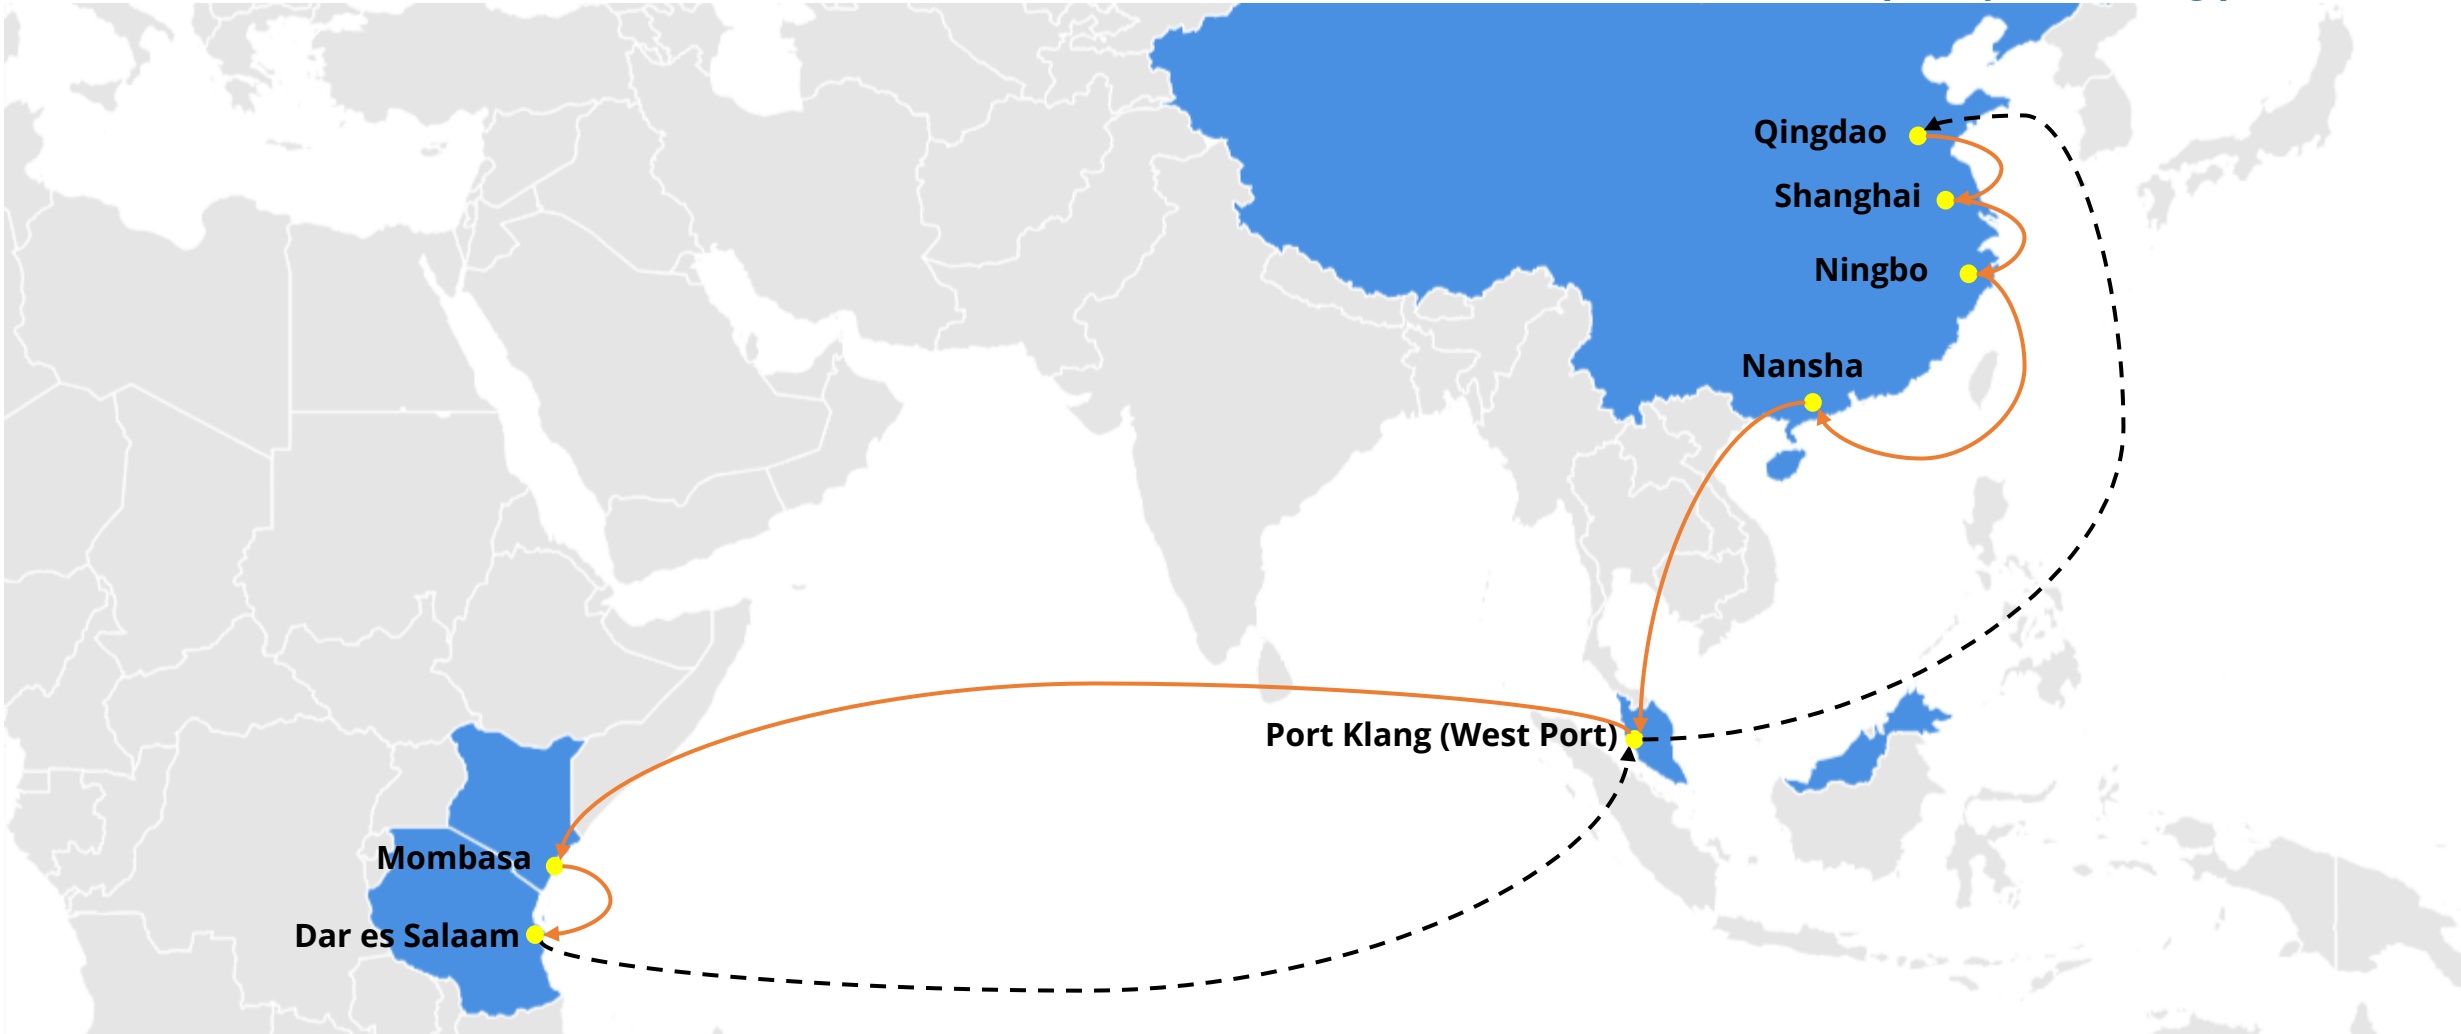

REA : RCL EAST AFRICA SERVICE

Rotation : CNTAO-CNSHA-CNNGB-CNNSA-MYPKG-KEMBA-TZDAR-MYPKG-CNTAO

Frequency : 1 Sailing per week

REA : RCL EAST AFRICA SERVICE

Rotation : CNTAO-CNSHA-CNNGB-CNNSA-MYPKG-KEMBA-TZDAR-MYPKG-CNTAO

Frequency : 1 Sailing per week

WESTBOUND

POL	Terminal	DAY	POD					
			CNSHA	CNNGB	CNNSA	MYPKG	KEMBA	TZDAR
			TUE	WED	SAT	SAT	THU	SAT
CNTAO	Qingdao Qianwan Container Terminal	MON	1	2	5	12	24	26
CNSHA	Wai Gao Qiao 5	WED	-	1	3	10	22	24
CNNGB	Zhoushan Yongzhou Container Terminal	THU	-	-	2	9	21	23
CNNSA	Nansha International Container Terminal (NICT Phase 3)	SUN	-	-	-	6	18	20
MYPKG	Westports Container Terminal	SAT	-	-	-	-	12	14

EASTBOUND

POL	Terminal	DAY	POD					
			TZDAR	MYPKG	CNTAO	CNSHA	CNNGB	CNNSA
			SAT	THU	SUN	TUE	WED	SAT
KEMBA	Mombasa Container Terminal	SAT	1	19	29	32	32	35
TZDAR	Tanzania International Container Terminal Services	TUE	-	16	26	28	29	32
MYPKG	Westports Container Terminal	FRI	-	-	9	11	12	15