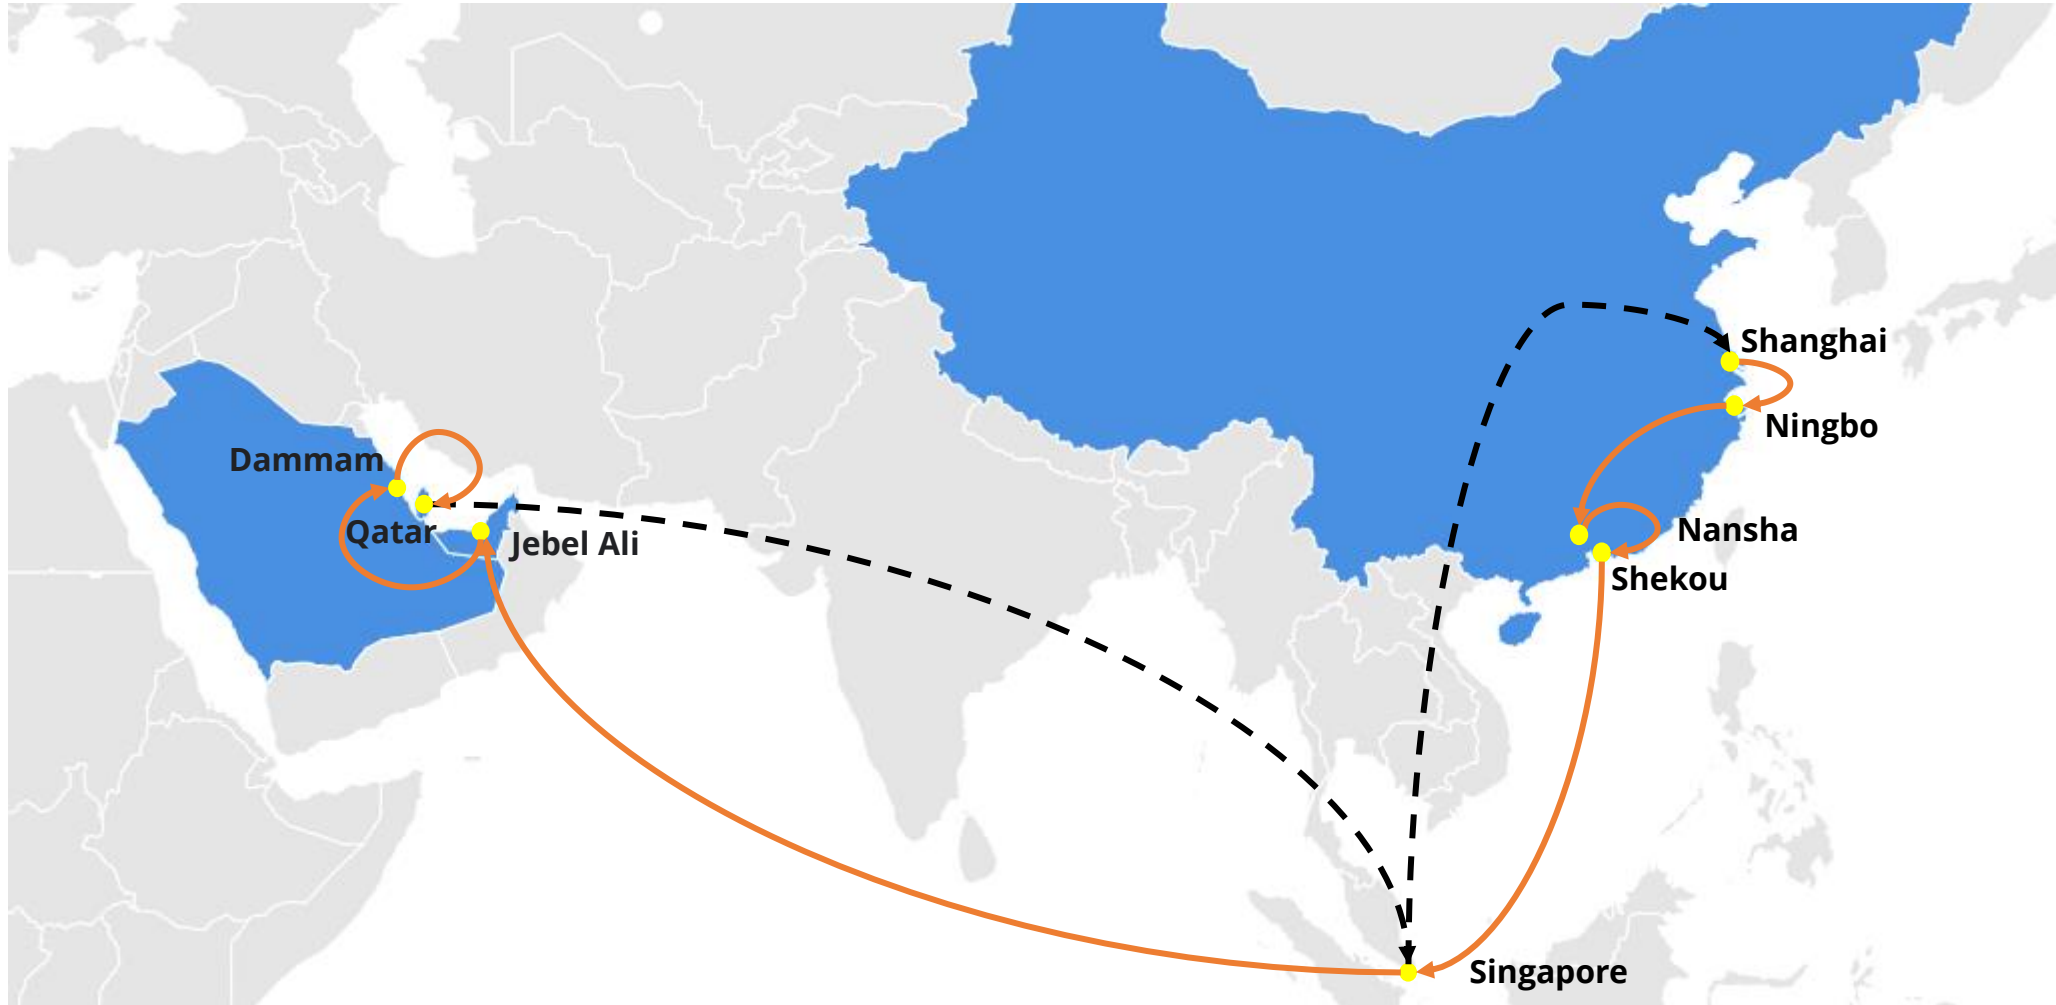

RCG : RCL CHINA – GULF SERVICE

Rotation :

Frequency : 1 Sailing per week

CNSHA - CNNGB - CNNSA - CNSHK - SGSIN - AEJEA - SADMM - QAHMD - SGSIN - CNSHA

RCG : RCL CHINA – GULF SERVICE

Rotation :

Frequency : 1 Sailing per week

CNSHA - CNNGB - CNNSA - CNSHK - SGSIN - AEJEA - SADMM - QAHMD - SGSIN - CNSHA

Westbound

POL	Terminal	DAY	POD							
			CNSHA	CNNGB	CNNSA	CNSHK	SGSIN	AEJEA	SADMM	QAHMD
			SAT	SUN	MON	TUE	WED	THU	FRI	SAT
CNSHA	Mingdong Container Terminal – Wai Gao Qiao 5	FRI		2	5	7	13	25	26	28
CNNGB	Ningbo Beilun International Container Terminal (NBC)	SAT			3	5	11	23	24	26
CNNSA	Nansha International Container Terminal (NICT)	SUN				1	7	19	20	22
CNSHK	Chiwan Terminal Mawan Berth (MCT)	MON					5	17	18	20
SGSIN	Keppel Terminal	TUE						12	13	15

Eastbound

POL	Terminal	DAY	POD				
			SGSIN	CNSHA	CNNGB	CNNSA	CNSHK
			SAT	SUN	MON	TUE	WED
AEJEA	DP World UAE Terminal 1	WED	15	24	26	29	31
SADMM	King Abudul Aziz Port (KAAP)	THU	13	22	24	27	29
QAHMD	Q.Terminals	WED	11	20	22	25	27
SGSIN	Keppel Terminal	SAT		9	11	14	16