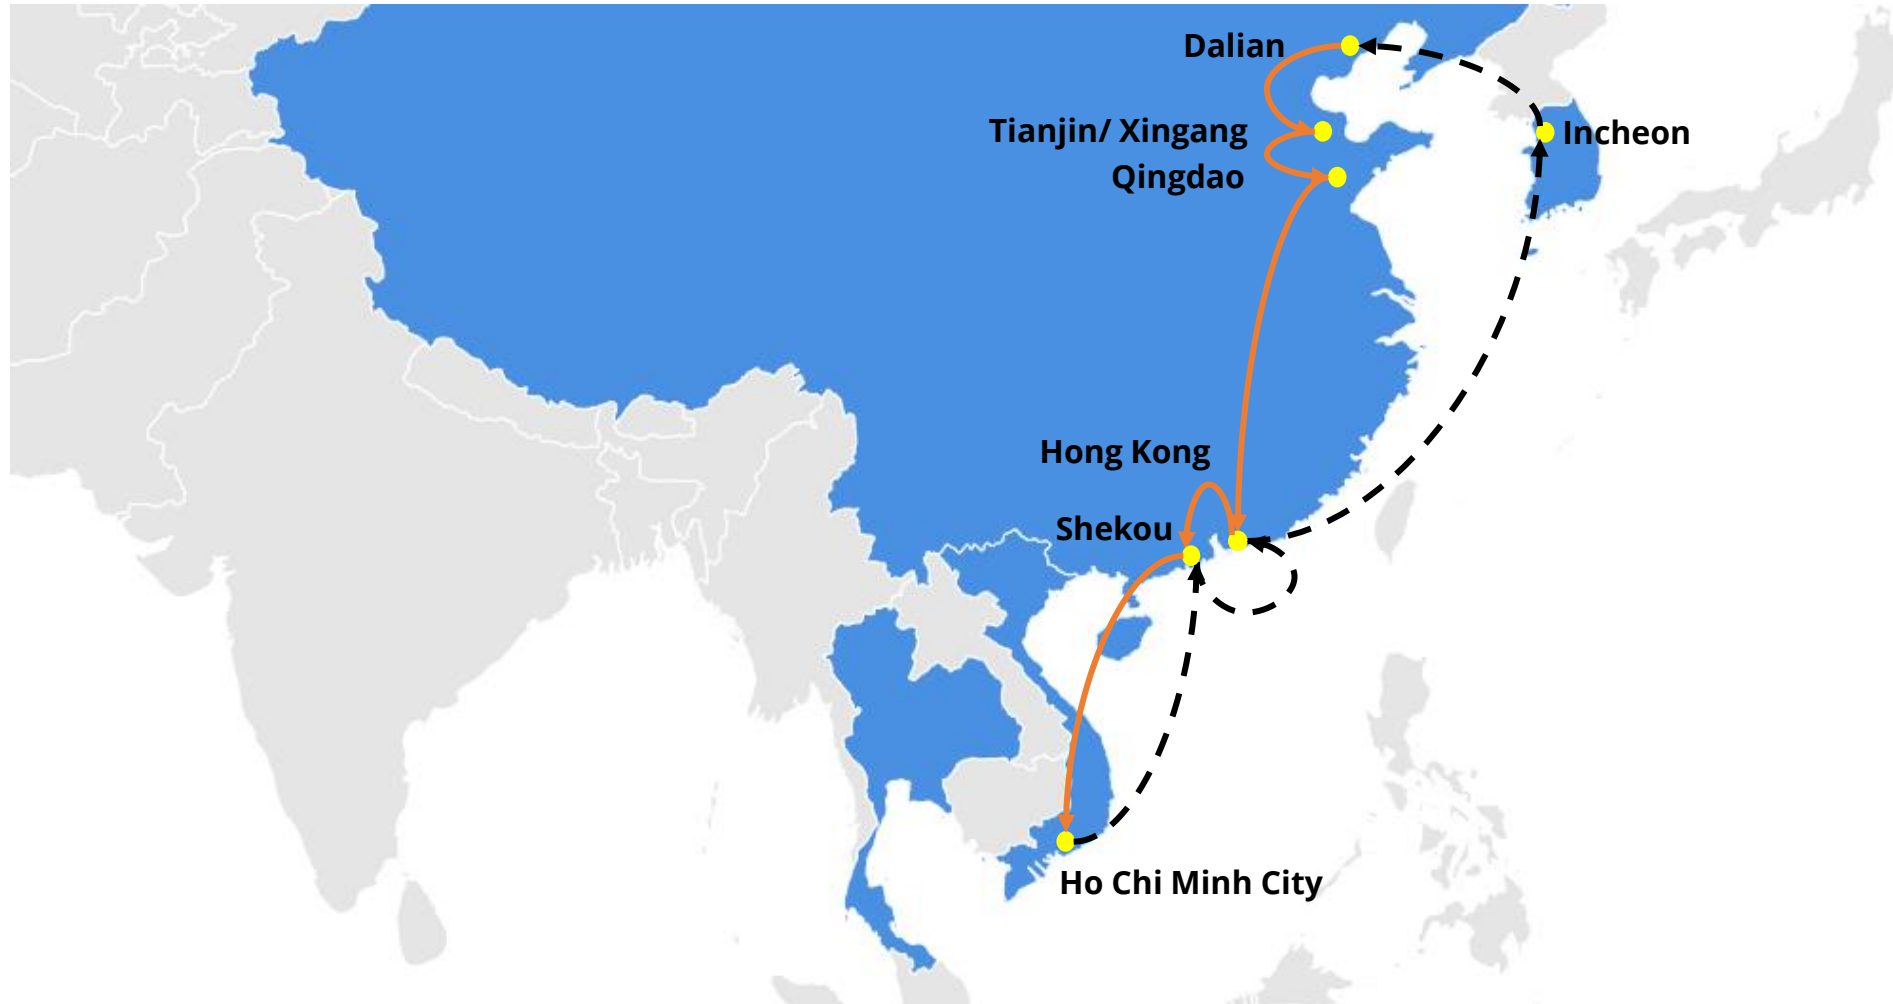

## RNV : RCL NORTH CHINA - VIETNAM SERVICE

Rotation :

Frequency : 1 Sailing per week

CNDLC - CNTXG - CNTAO - HKHKG - CNSHK - VNSGN - HKHKG - CNSHK - KRICH

### Southbound

POL	Terminal	DAY	POD				
			CNTXG	CNTAO	HKHKG	CNSHK	VNSGN
			SAT	MON	FRI	SAT	TUE
CNDLC	Dalian Container Terminal	SAT	1	3	7	8	11
CNTXG	Tianjin Container Terminal	SUN		1	5	6	8
CNTAO	Qingdao Qianwan Container Terminal	TUE			3	4	7
HKHKG	Hong kong International Terminals	SAT				1	4
CNSHK	Shekou Container Terminal	SUN					2
VNSGN	Cat Lai Port	WED	-	-	-	-	-

### Northbound

POL	Terminal	DAY	POD			
			CNSHK	HKHKG	KRICH	CNDLC
			SAT	SAT	THU	FRI
VNSGN	Cat Lai Port	WED	3	3	8	9
CNSHK	Shekou Container Terminal	SAT		1	6	7
HKHKG	Hong kong International Terminals	SUN			4	5
KRICH	Inchon Container Terminal	THU				1
CNDLC	Dalian Container Terminal	SAT	-	-	-	-